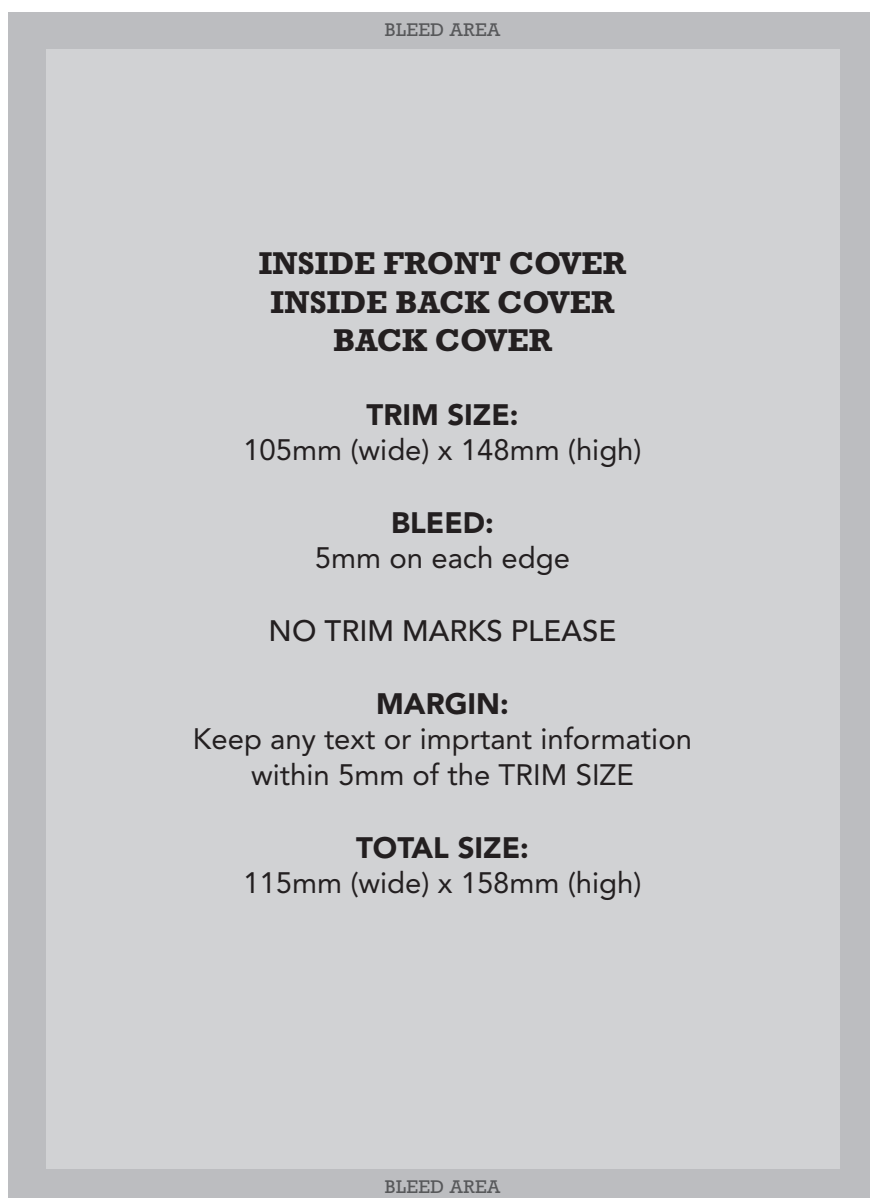

ARTWORK SPECS

File Format: PDF Colour: all CMYK

Resolution: 300dpi Fonts: all embedded or converted to outlines/curves

Please email complete artwork to:
design@adlinkmedia.com.au

We can accept files up to 6mb in size, if larger please use
yousendit.com or advise of FTP details.