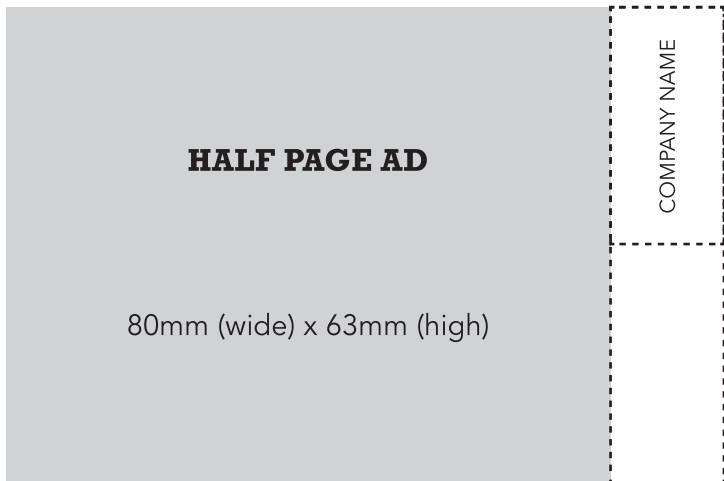

ADVERTISING OPTIONS

Full Page

80mm (wide) x 132mm (high)

Double Page Spread

170mm (wide) x 132mm (high)

1/2 Page

80mm (wide) x 63mm (high)

QR Code Ad

95mm (wide) x 40mm (high)

Inside Covers

91mm (wide) x 134mm (high)

(no tear offs must include 'present this book')

Back Cover

105mm (wide) x 148mm (high) + 5mm (bleed)

(no tear offs must include 'present this book')