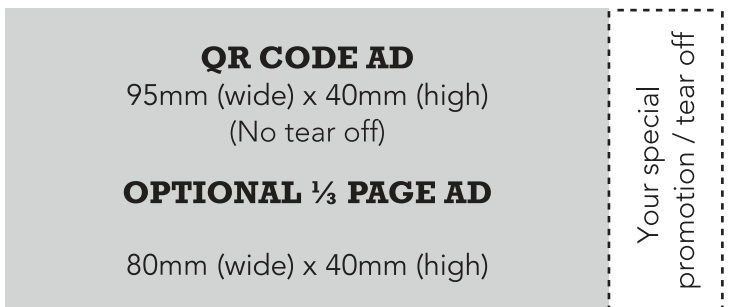

CONTACT

Phone (07) 4099 3341

Fax (07) 4099 3041

sue@adlinkmedia.com.au