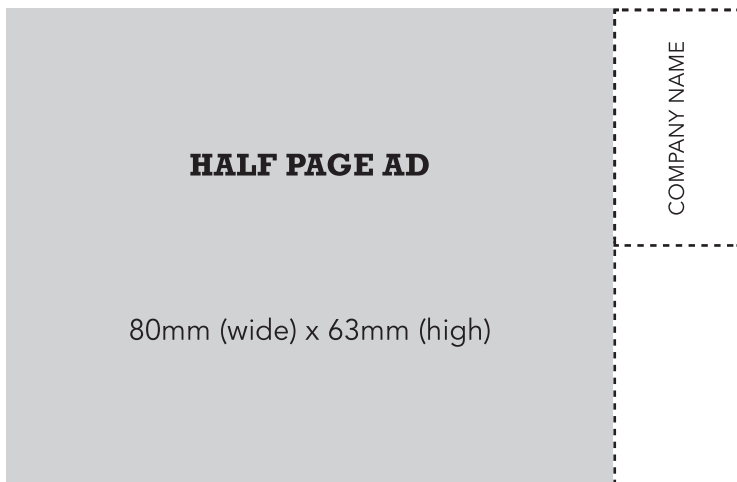

ADVERTISING OPTIONS

Full Page

80mm (wide) x 132mm (high)

Double Page Spread

170mm (wide) x 132mm (high)

1/2 Page

80mm (wide) x 63mm (high)

QR Code Ad

95mm (wide) x 40mm (high)

OPTIONAL 1/3 Page

80mm (wide) x 40mm (high)

Inside Covers

105mm (wide) x 148mm (high) + 5mm (bleed)
(no tear offs must include 'present this book')

Back Cover

105mm (wide) x 148mm (high) + 5mm (bleed)
(no tear offs must include 'present this book')